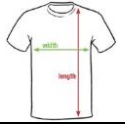

STEDMAN® GREEN URBAN // GARMENT SIZES

Garment sizes are in cm. Subject to the tolerance of ± 2,5 cm. Might be subject to change without further notice.

Code	Stedman® Green Urban	Fit	XS		S		M		L		XL		2XL	
			width	length	width	length	width	length	width	length	width	length	width	length
ST2020	Classic-T Organic for men	Casual Fit	–	–	50,0	69,0	53,0	71,0	56,0	73,0	59,0	75,0	62,0	77,0
ST2220	NEW! Classic-T Organic for children	Casual Fit	36,0	44,0	39,0	50,0	42,0	54,0	45,0	60,0	48,0	64,0	–	–
ST2620	NEW! Classic-T Organic for women	Regular Fit	41,0	59,0	44,0	61,0	47,0	63,0	50,0	65,0	54,0	67,0	–	–
ST9200	JAMES Crew Neck for men	Regular Fit	–	–	48,0	69,0	51,0	71,0	54,0	73,0	57,0	75,0	60,0	76,0
ST9210	JAMES V-neck for men	Regular Fit	–	–	48,0	69,0	51,0	71,0	54,0	73,0	57,0	75,0	60,0	76,0
ST9220	Organic Slub for men	Casual Fit	–	–	50,0	70,0	53,0	72,0	56,0	74,0	59,0	76,0	62,0	76,0
ST9300	JANET Crew Neck for women	Regular Fit	–	–	45,0	65,0	48,0	67,0	51,0	69,0	55,0	71,0	–	–
ST9310	JANET V-neck for women	Regular Fit	–	–	45,0	65,0	48,0	67,0	51,0	69,0	55,0	71,0	–	–
ST9320	Organic Slub for women	Casual Fit	–	–	48,0	65,0	51,0	67,0	54,0	69,0	58,0	72,0	–	–
ST9370	JAMIE Crew Neck for children	Regular Fit	–	–	39,0	50,0	42,0	54,0	45,0	60,0	48,0	64,0	–	–